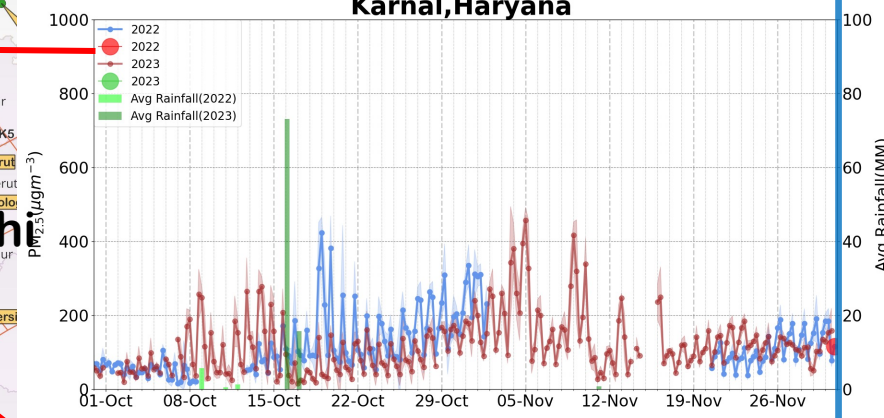

Jawaharlal Nehru University[NS-Site28]
Delhi, Delhi

Ruksana[NS-Site19]
Karnal, Haryana